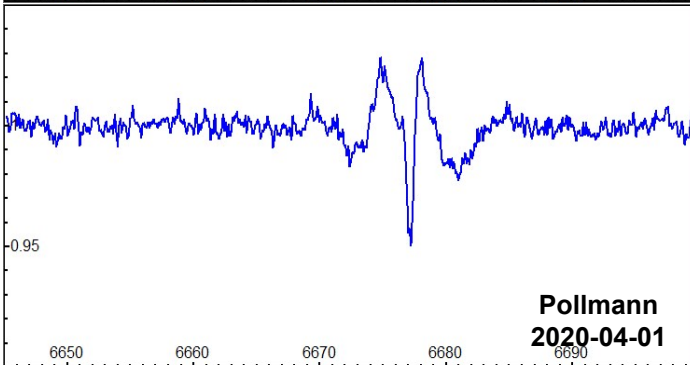

# $\delta$ Sco Hel6678 Profile development