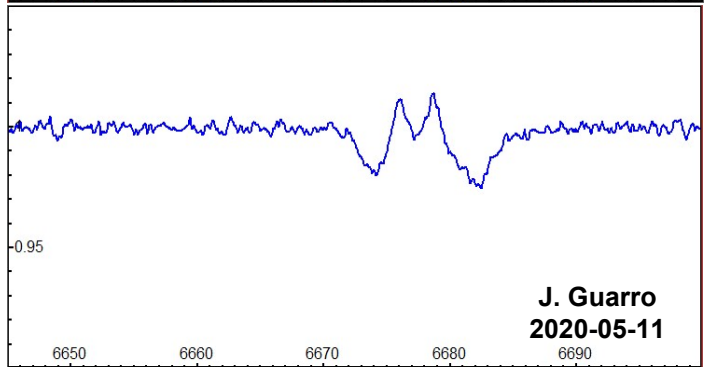

# $\delta$ Sco Hel6678 Profile development