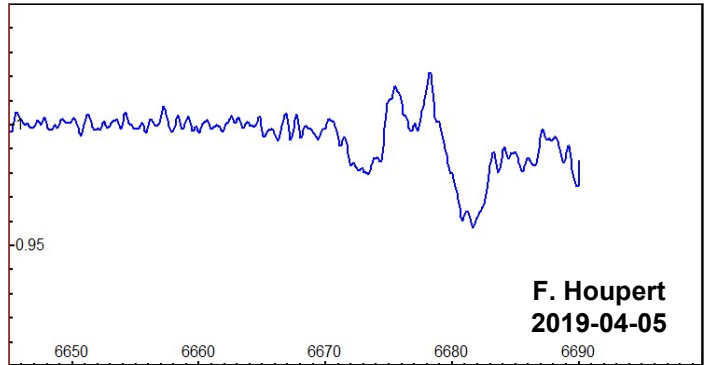

# $\delta$ Sco Hel6678 Profile development