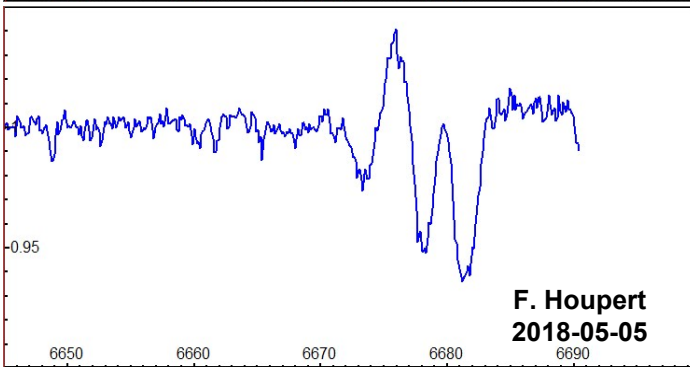

# $\delta$ Sco Hel6678 Profile development