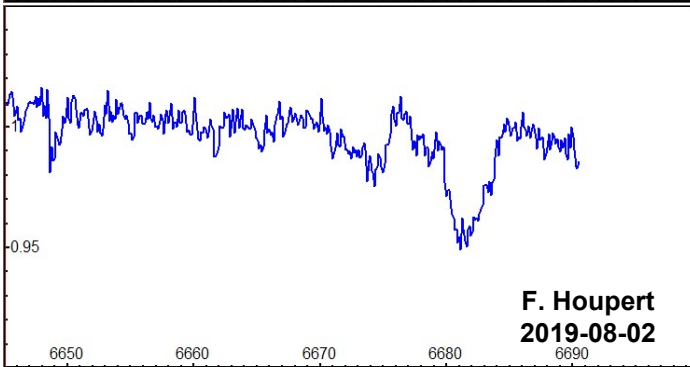

# $\delta$ Sco Hel6678 Profile development