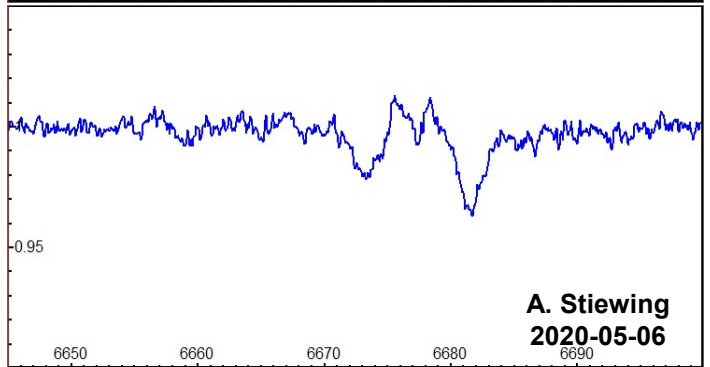

# $\delta$ Sco Hel6678 Profile development