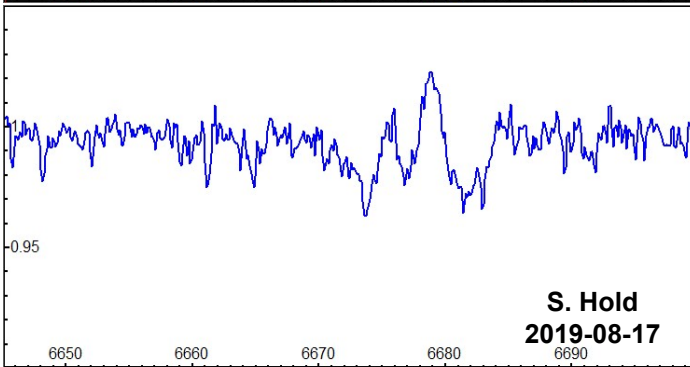

# $\delta$ Sco Hel6678 Profile development