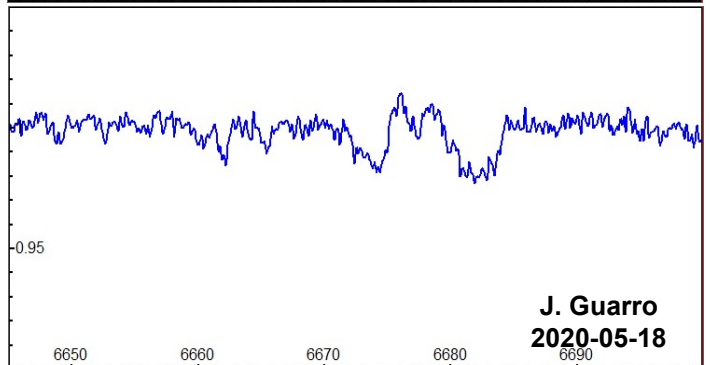

# $\delta$ Sco Hel6678 Profile development