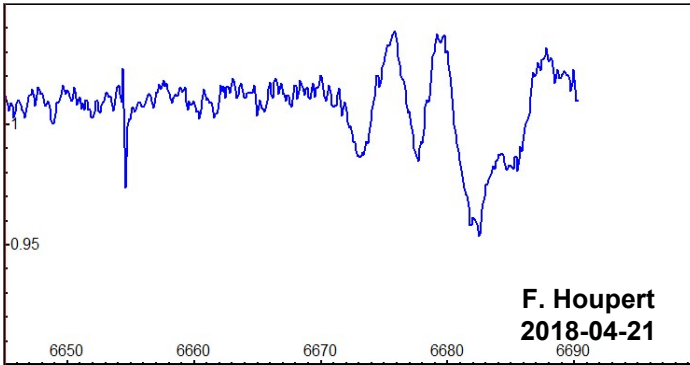

# $\delta$ Sco Hel6678 Profile development